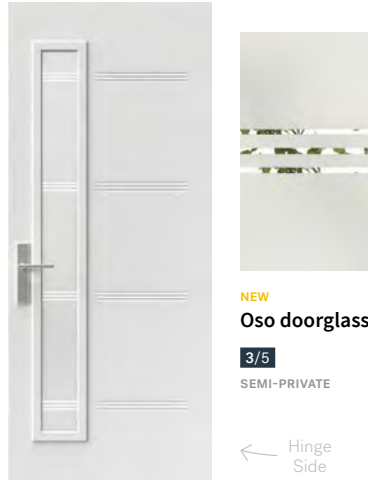

Era Embossment

NEW
Oso doorglass
3/5
SEMI-PRIVATE

Oso

Discreet lines and complex embossments add up to give Oso its refined and unique style. The asymmetrical design allows for the integration of a doorlite — ideal solution for narrow entryways — or a pull bar for added elegance.

Suggested frame profile
Contemporary

Dimensions
33 3/4", 35 3/4" x 79"