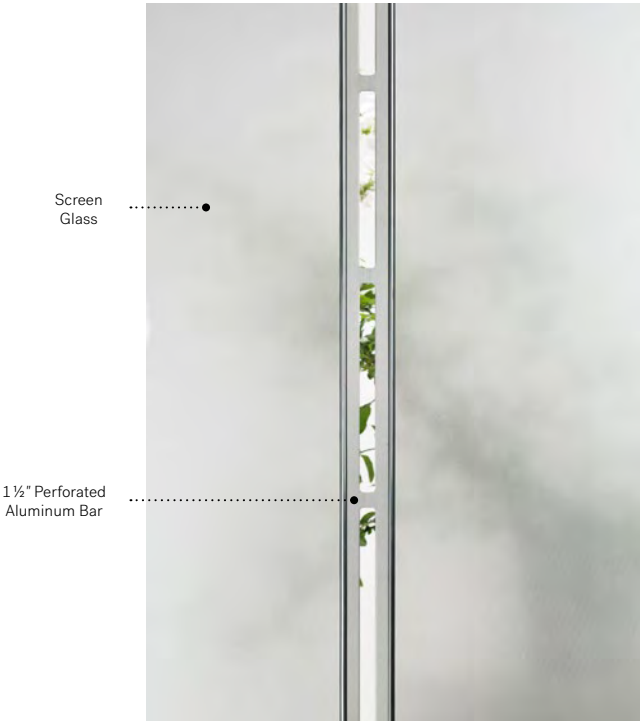

Tandem

With its distinctive aluminum bar, this doorglass is a perfect fit for modern architectures.

Stained Glass: Screen glass and 1 1/2" perforated aluminium bar.

Caming: Zinc.

Frames: Contemporary.

Sidelites and transom: Looks great accompanied by Screen glass.

Available in custom sizes.

Privacy Level **4/5**
PRIVATE