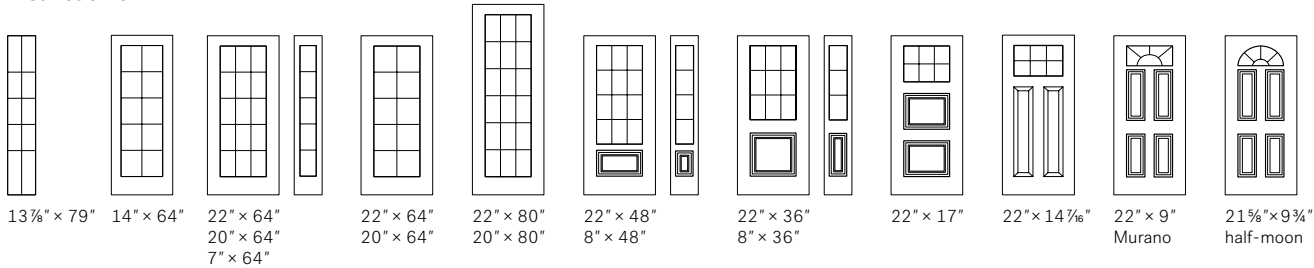

## Distinction Grill

13 7/8" x 79" 14" x 64" 22" x 64"  
20" x 64"  
7" x 64"  
22" x 64"  
20" x 64"  
22" x 80"  
20" x 80"  
22" x 48"  
8" x 48"  
22" x 36"  
8" x 36"  
22" x 17"  
22" x 14 7/16"  
22" x 9"  
Murano  
21 1/8" x 9 3/4"  
half-moon