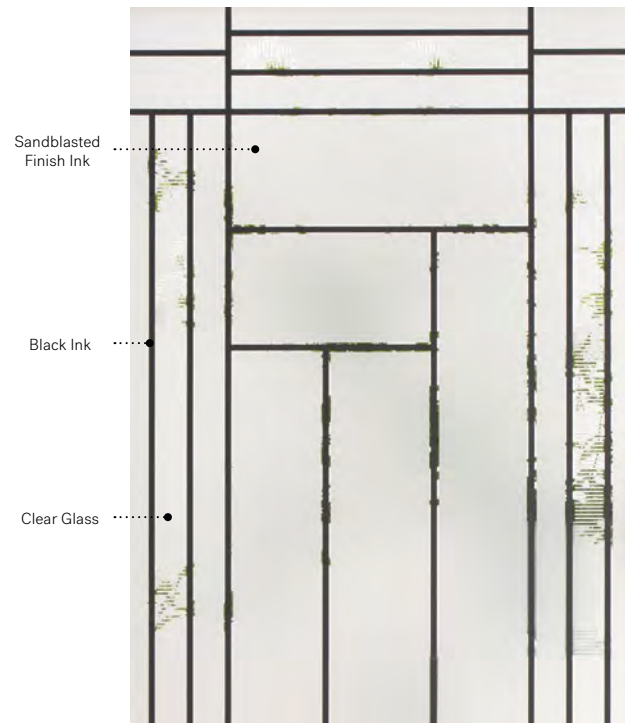

Louisbourg

Louisbourg's elegant geometry evokes glass etchings. The asymmetrical grid creates a striking dynamic composition.

Silkscreened glass: Sandblasted finish ink and black ink.

Frames: Contemporary or Novapvc.

Sidelites and transom: Looks great accompanied by Sandblasted finish glass.

Available in custom sizes.

Privacy Level **4/5**
PRIVATE