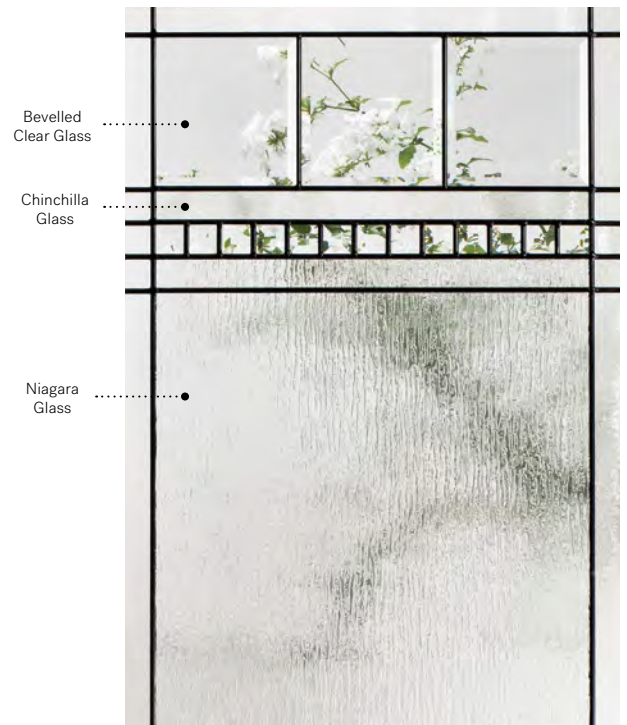

Chanelle

Chanelle will bring a stately, elegant and timeless touch to any home, classic or modern. With clean lines and bright bevels, it creates stunning light effects.

Stained glass: Chinchilla glass, bevelled clear glass and Niagara glass.

Caming: Patina.

Frames: Contemporary, Novapvc or Stainable.

Sidelites and transom: Looks great accompanied by Niagara glass.

Available in custom sizes.

Privacy Level **3/5**
SEMI-PRIVATE

Frames 22"×64"
Contemporary 10-308-060-003
Novapvc 10-308-060-001
Stainable 10-308-060-002

Frames 22"×48"
Contemporary 10-308-057-005
Novapvc 10-308-057-003
Stainable 10-308-057-004

Frames 22"×36"
Contemporary N/A
Novapvc 10-308-050-003
Stainable 10-308-050-004

Frames 22"×17"
Contemporary 10-308-259-003
Novapvc 10-308-259-001
Stainable 10-308-259-002

Frames 22"×14⁷/₁₆"
Contemporary 10-308-260-001
Novapvc N/A
Stainable N/A

Frames 8"×48"
Contemporary 10-308-017-003
Novapvc 10-308-017-001
Stainable 10-308-017-002

Frames 8"×36"
Contemporary N/A
Novapvc 10-308-010-001
Stainable 10-308-010-002

Frames 7"×64" Niagara
Contemporary 08-079-005-200
Novapvc 08-079-005-201
Stainable 08-079-005-202