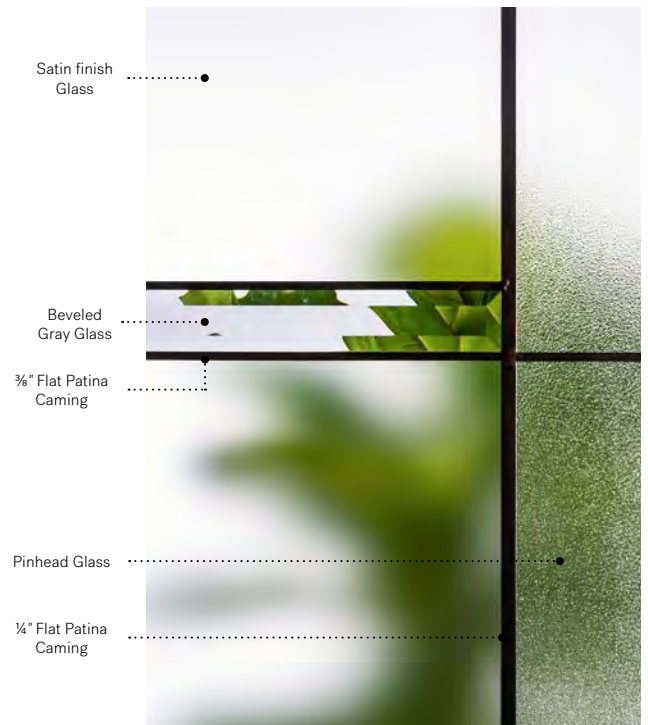

NEW

Belmont

Belmont is a Stained Glass model with an urban look designed for today's architectural styles. Its minimalist, asymmetrical composition of flat black patina coming and Satin finish glass fits perfectly with the volumes and materials found in the architecture of contemporary houses. Paired with a satin black handle, Belmont's elegance is unrivaled.

Stained Glass: Satin finish glass, beveled gray glass and Pinhead glass.

Caming: 1/2" wide flat Patina coming and 1/4" wide flat Patina coming.

Frames: Contemporary or Novapvc.

Sidelites and transom: Looks great accompanied by Satin finish glass. Available in custom sizes.

Privacy Level **3/5**
SEMI-PRIVATE