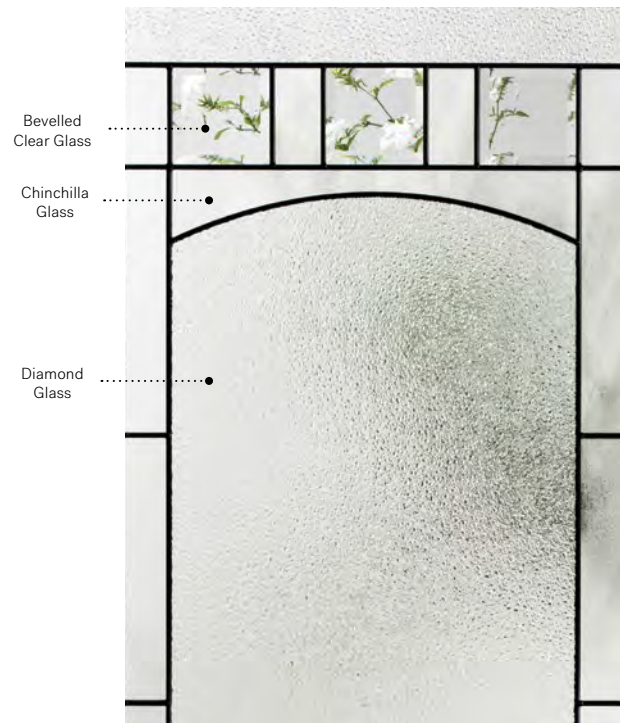

Bistro

Orleans steel door p.23. Bistro 22" x 48" doorglass p.67.

# Bistro

With its arched central piece crowned by bevelled clear glass, Bistro offers a consistently classic and natural look. Bistro will rejuvenate any exterior.

**Stained glass:** Chinchilla glass, bevelled clear glass and Diamond glass.

**Caming:** Zinc or Patina.

**Frames:** Contemporary, Novapvc or Stainable.

**Sidelites and transom:** Looks great accompanied by Chinchilla glass.

Available in custom sizes.

Privacy Level **3/5**  
SEMI-PRIVATE