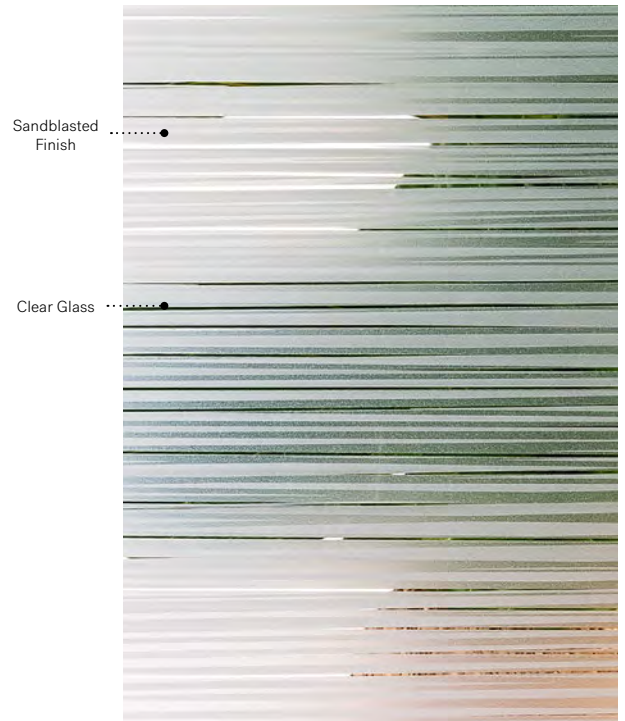

NEW

Kira

Two layers of fine, Sandblasted finish lines overlap to create a natural looking pattern that provides a good degree of privacy. Kira delicately filters light and fills your entrance with a sense of calm.

Silkscreened glass: Dual layered Sandblasted finish on clear glass.

Frames: Contemporary or Novapvc.

Sidelites and transom: Looks great accompanied by Sandblasted finish or Clear glass.

Privacy Level **3/5**
SEMI-PRIVATE