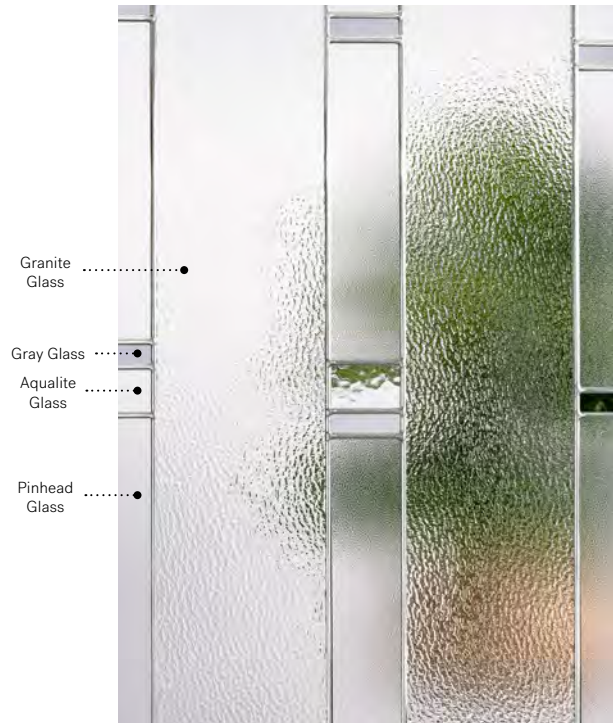

NEW

Ophir

Borrowing design cues from Craftsman style Stained Glass, this unique model is a perfect match with rich and classic stone houses. With its bold mix of strong textures punctuated by gray glass inserts, Ophir will be the centerpiece of your homes facade.

- **Stained Glass:** Aqualite glass, gray glass, Granite glass and Pinhead glass.
- **Caming:** Zinc or patina.
- **Frames:** Contemporary or Novapvc.
- **Sidelites and transom:** Looks great accompanied by Pinhead glass.
- Available in custom sizes.

Privacy Level **4/5**
PRIVATE