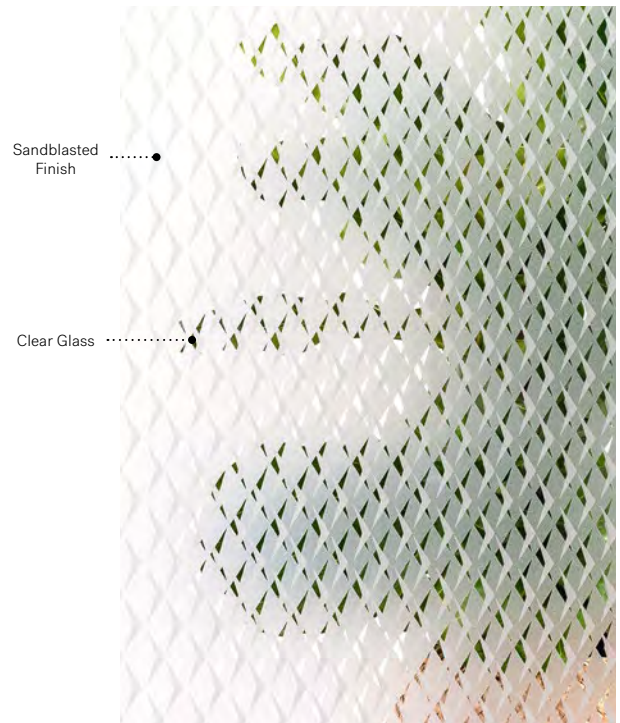

NEW

Versum

With its sharp, dual-layered geometric pattern, Versum will be the focal point of your entrance's design scheme. When paired with rich colors and bold furniture, Versum is a lively addition to a retro style decor.

Silkscreened glass: Dual layered Sandblasted finish on clear glass.
Frames: Contemporary or Novapvc.
Sidelites and transom: Looks great accompanied by Sandblasted finish or Clear glass.

Privacy Level **3/5**
SEMI-PRIVATE

Frames	22" x 64"	22" x 48"	22" x 36"	22" x 17"	22" x 12"	22" x 14 7/16"
Contemporary	07-380-060-002	07-380-057-002	07-380-050-002	07-380-259-002	07-380-053-002	07-380-260-002
Novapvc	07-380-060-001	07-380-057-001	07-380-050-001	07-380-259-001	07-380-053-001	07-380-260-001

Frames	7" x 64"	13 7/8" x 79" Tip-to-tip
Contemporary	07-380-005-002	07-380-211-001
Novapvc	07-380-005-001