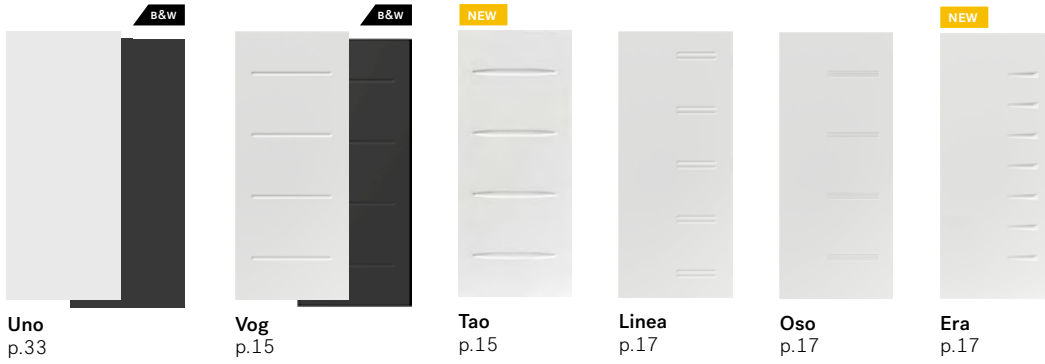

Steel Doors

Design Collection