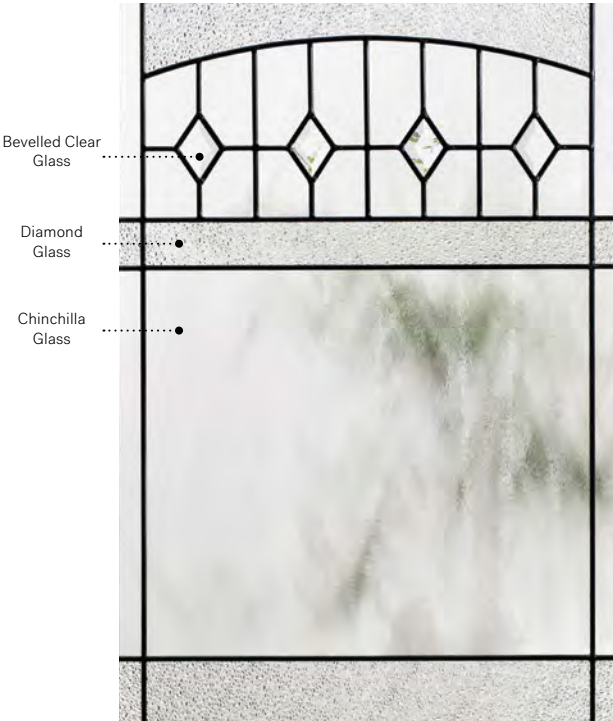

Liano

Stylish and warm, Liano is both classic and minimalist. Enjoy a sparkling light effect in your entryway thanks to the bevelled diamonds in its camber top.

Stained glass: Chinchilla glass, bevelled clear glass and Diamond glass.
Caming: Patina.
Frames: Contemporary, Novapvc or Stainable.
Sidelites and transom: Looks great accompanied by Chinchilla glass.
Available in custom sizes.

Privacy Level **4/5**
PRIVATE