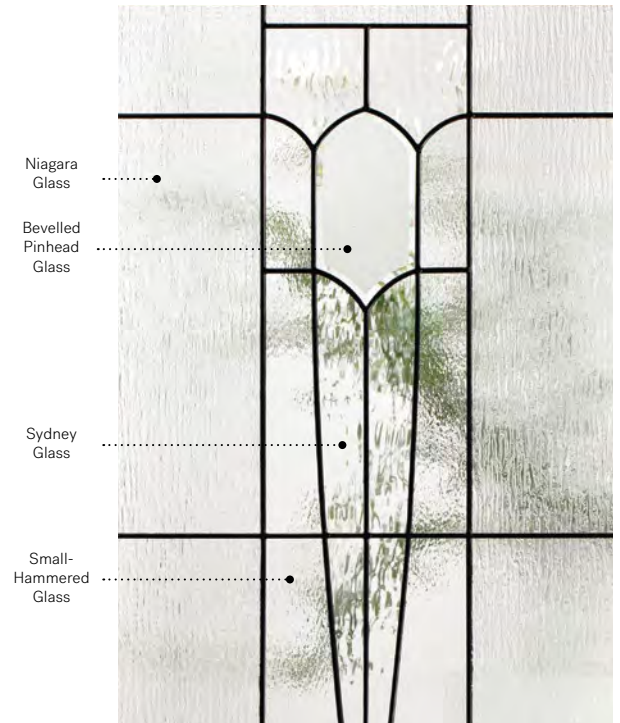

Mistral

Orleans steel door p.23. Mistral 22"× 48" doorglass p.85.

# Mistral

A nod to Art Nouveau illustrations, Mistral is a tableau of simple, slender shapes.

**Stained glass :** Niagara glass, Sydney glass, bevelled Pinhead glass and Small-hammered glass.

**Caming :** Zinc or Patina.

**Frames :** Novapvc or Stainable.

**Sidelites and transom :** Looks great accompanied by Niagara glass.

Available in custom sizes.

Privacy Level **3/5**  
SEMI-PRIVATE

Frames	22" x 64"	22" x 48"	22" x 36"	22" x 17"	22" x 14 7/16"
Novapvc	10-310-060	10-310-057	10-310-050	10-310-259	10-310-260
Stainable	10-310-060	10-310-057	10-310-050	10-310-259	N/A
	Zinc Pat. 006 001	Zinc Pat. 007 001	Zinc Pat. 008 001	Zinc Pat. 006 001	Zinc Pat. 006 001
	009 005	009 004	010 006	008 004	