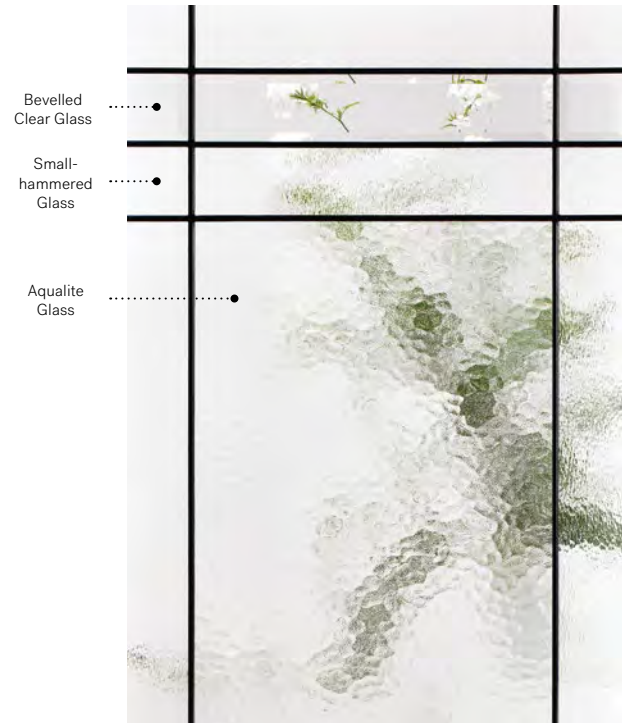

Celeste

Orleans steel door with Prestige Mouldings p.23. Celeste 22"×48" doorglass with 8"×48" sidelite p.71.

# Celeste

Celeste juxtaposes different types of glass within its patina coming, creating a delicate geometric pattern with a refined and balanced light effect.

**Stained glass:** Bevelled clear glass, Small-hammered glass and Aqualite glass.

**Coming:** Patina.

**Frames:** Contemporary, Novapvc or Stainable.

**Sidelites and transom:** Looks great accompanied by Clear glass.

Available in custom sizes.

Privacy Level **3/5**  
SEMI-PRIVATE

					
<b>Frames</b>	22" x 64"	22" x 48"	22" x 36"	22" x 17"	22" x 14 7/16"
<b>Contemporary</b>	10-367-060-003	10-367-057-003	10-367-050-003	10-367-259-003	10-367-260-003
<b>Novapvc</b>	10-367-060-001	10-367-057-001	10-367-050-001	10-367-259-001	10-367-260-001
<b>Stainable</b>	10-367-060-002	10-367-057-002	10-367-050-002	10-367-259-002	10-367-260-002