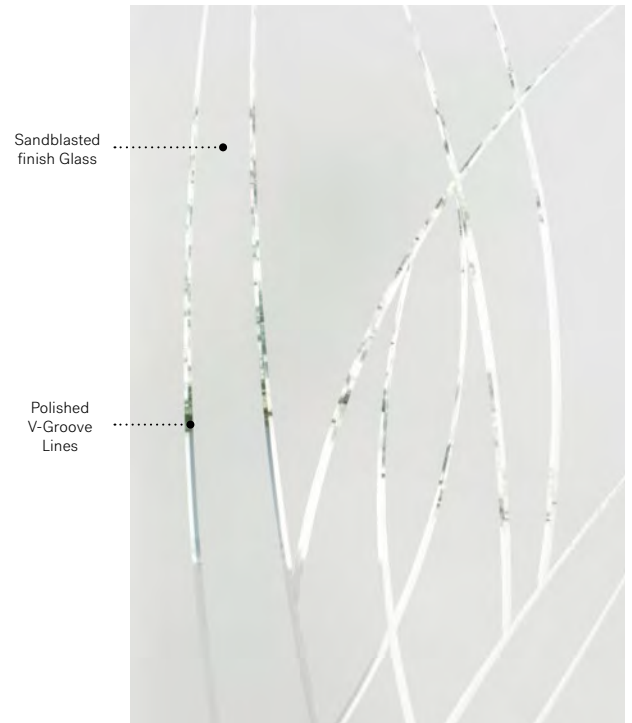

Alys

Uno steel door. Alys 22" x 64" doorglass p.63.

# Alys

Alys' V-Groove design suggests motion and is at once natural and abstract, bringing your entryway to life with its dynamic composition.

**V-Groove:** Polished V-Groove lines on Sandblasted finish glass.

**Frames:** Contemporary, Novapvc or Stainable.

**Sidelites and transom:** Looks great accompanied by Sandblasted finish glass.

Available in custom sizes.

Sandblasted finish Glass

Polished V-Groove Lines

Privacy Level