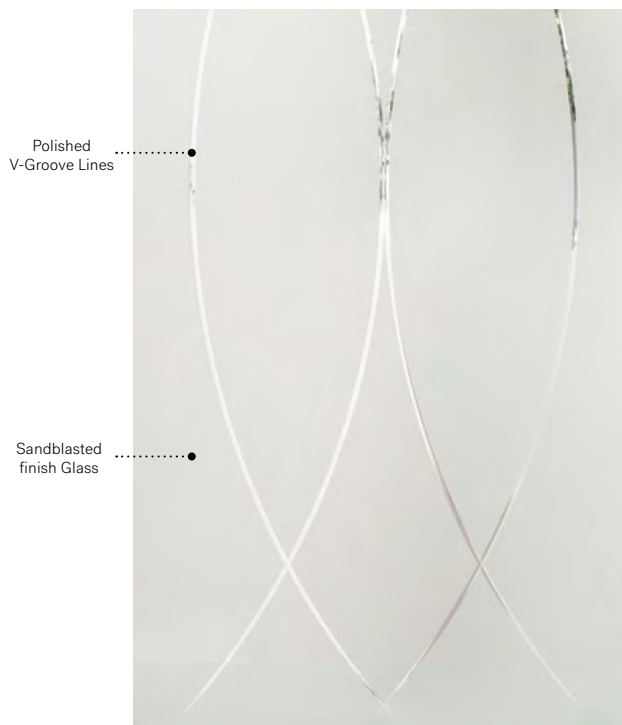

Verso

With its simple and elegant intersecting lines, Verso is a timeless homage to the art of glass cutting.

V-Groove: Polished V-Groove lines on Sandblasted finish glass.

Frames: Contemporary, Novapvc or Stainable.

Sidelites and transom: Looks great accompanied by Sandblasted finish glass.

Available in custom sizes.

Privacy Level **4/5**
PRIVATE

Frames	22"×64"	22"×48"	22"×36"	7"×64"	8"×48"	8"×36"
Contemporary	06-369-060-003	06-369-057-003	06-369-050-003	06-369-005-003	06-369-017-003	06-369-010-003
Novapvc	06-369-060-001	06-369-057-001	06-369-050-001	06-369-005-001	06-369-017-001	06-369-010-001
Stainable	06-369-060-002	06-369-057-002	06-369-050-002	06-369-005-002	06-369-017-002	06-369-010-002