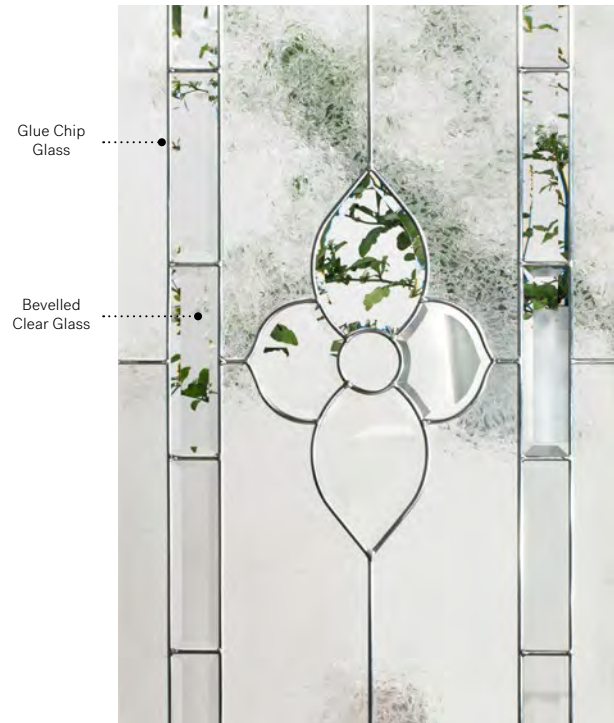

# Allure

With its assertive jewelled central floral element, Allure never fails to impress.

**Stained Glass:** Bevelled clear glass and Glue Chip glass.

**Caming:** Zinc or Brass.

**Frames:** Novapvc or Stainable.

**Sidelites and transom:** Looks great accompanied by Glue Chip glass.

Available in custom sizes.

Privacy Level

2/5

SEMI-PRIVATE

Frames	22" × 48"		22" × 36"		15 21/32" × 39 25/32" Oval	
Novapvc	10-002-057	Zinc   Brass 004   002	10-002-050	Zinc   Brass 009   003	N/A	Zinc   Brass 017   018
Stainable	10-002-057	011   010	10-002-050	016   008	10-002-027	017   018