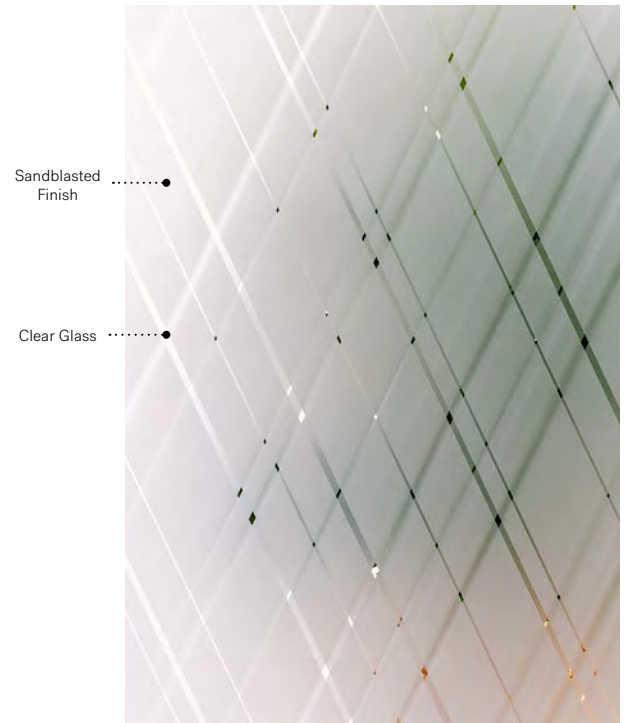

NEW

Arum

Arum offers the simplicity of Sandblasted finish glass with an elegant design and a high degree of privacy. Fine diagonal lines intertwine to create a pattern that will enhance the look of your home for both renovation and new construction projects.

Silkscreened glass: Dual layered Sandblasted finish on clear glass.

Frames: Contemporary or Novapvc.

Sidelites and transom: Looks great accompanied by Sandblasted finish or Clear glass.

Privacy Level **4/5**
PRIVATE

Frames	22" x 64"	22" x 48"	22" x 36"	22" x 17"	22" x 14 7/8"
Contemporary	07-383-060-002	07-383-057-002	07-383-050-002	07-383-259-002	07-383-260-002
Novapvc	07-383-060-001	07-383-057-001	07-383-050-001	07-383-259-001	07-383-260-001

Frames	7" x 64"	8" x 48"	8" x 36"	13 7/8" x 79" Tip-to-tip
Contemporary	07-383-005-002	07-383-017-002	07-383-010-002	07-383-211-001
Novapvc	07-383-005-001	07-383-017-001	07-383-010-001