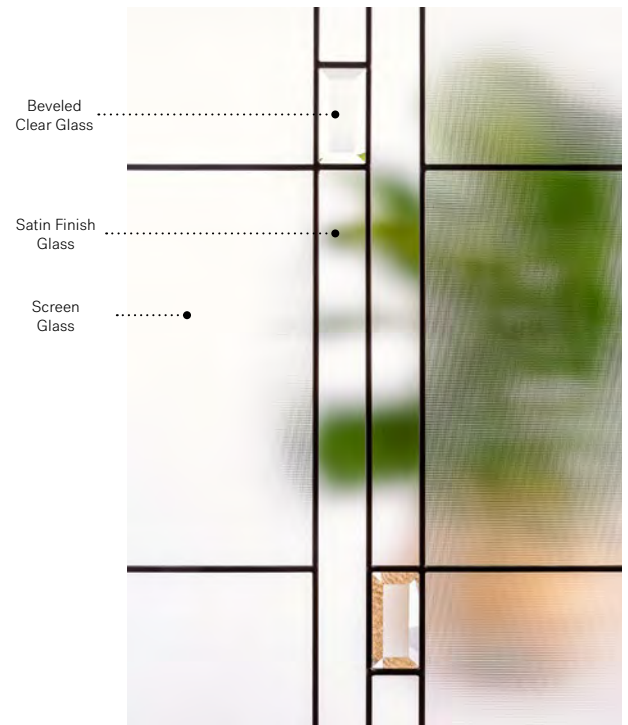

NEW

Arima

Arima is the perfect choice for both 1960s bungalows as well as for classic style homes. This model fits particularly well in entrances with symmetrical composition — a look that can be achieved with carefully placed exterior light fixtures or with some well chosen decorative objects.

Stained Glass: Satin finish glass, beveled clear glass and Screen glass.

Caming: Patina.

Frames: Contemporary or Novapvc.

Sidelites and transom: Looks great accompanied by satin finish or Screen glass.

Available in custom sizes.

Privacy Level **4/5**
PRIVATE